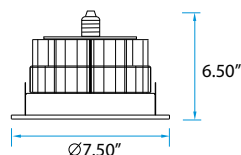

32-LED26 LED Ceiling Recess Retro-FIT Style

- 1.2W x 12 Nichia LEDs
- 7.50" trim diameter
- Ceiling opening diameter: 6.00"
- 14.4W output
- With chain to adapt to 6" housing for earthquake protection
- Non-Dimmable
- Frosted safety glass diffuser with IP-44 shower trim approval
- Overall power consumption is 16.4W
- 18W 350mA internal driver included
- Suitable for all 6" 120V recess can

NICHIA LED 1.2Wx12		
H(m)	E(Lx)	D(m)
1m	246	0,26
2m	62	0,53
3m	28	0,79
4m	17	1,05

***LED Color Temperature**

- Cool White (C) 5800K
- Natural White (N) 4000K
- Warm White (W) 2800K

* ± 3% Kelvin temperature variation