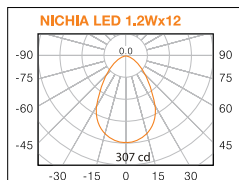

32-LED26 LED Ceiling Recess Retro-FIT Style

- 1.2W x 12 Nichia LEDs
- 7.50" trim diameter
- Ceiling opening diameter: 6.00"
- 14.4W output
- With chain to adapt to 6" housing for earthquake protection
- Non-Dimmable
- Frosted safety glass diffuser with IP-44 shower trim approval
- Overall power consumption is 16.4W
- 18W 350mA internal driver included
- Suitable for all 6" 120V recess can

NICHIA LED 1.2Wx12		
H(m)	E(Lx)	D(m)
1m	246	0,26
2m	62	0,53
3m	28	0,79
4m	17	1,05

***LED Color Temperature**

- Cool White (C) 5800K
- Natural White (N) 4000K
- Warm White (W) 2800K

* ± 3% Kelvin temperature variation